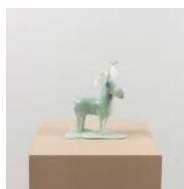

Wang Xu

a garden has feelings

October 20–November 23, 2022

row 1 (right to left from entrance):

white bear lake, 2022
soapstone, Chinese ink, glue
3 × 4 ½ × 2 ¾ in (7.62 × 11.43 × 6.03 cm)

elephant walk, 2022
soapstone, metal wire, glue
3 ½ × 4 ¾ × 1 ½ in (8.89 × 12.07 × 3.81 cm)

will star, 2022
soapstone, metal wire, acrylic paint, glue
4 ¾ × 6 ¾ × 2 ¾ in (12.07 × 17.15 × 6.03 cm)

summer rainbow, 2022
soapstone, metal wire, acrylic paint, glue
4 ½ × 4 ¾ × 2 ¾ in (11.43 × 11.11 × 6.99 cm)

grassland, 2022
soapstone, metal wire, acrylic paint, glue
5 ¾ × 4 × 2 ¾ in (14.61 × 10.16 × 6.99 cm)

another world, 2022
soapstone, metal wire, acrylic paint, glue
5 ½ × 3 ½ × 1 ¾ in (13.97 × 8.89 × 4.45 cm)